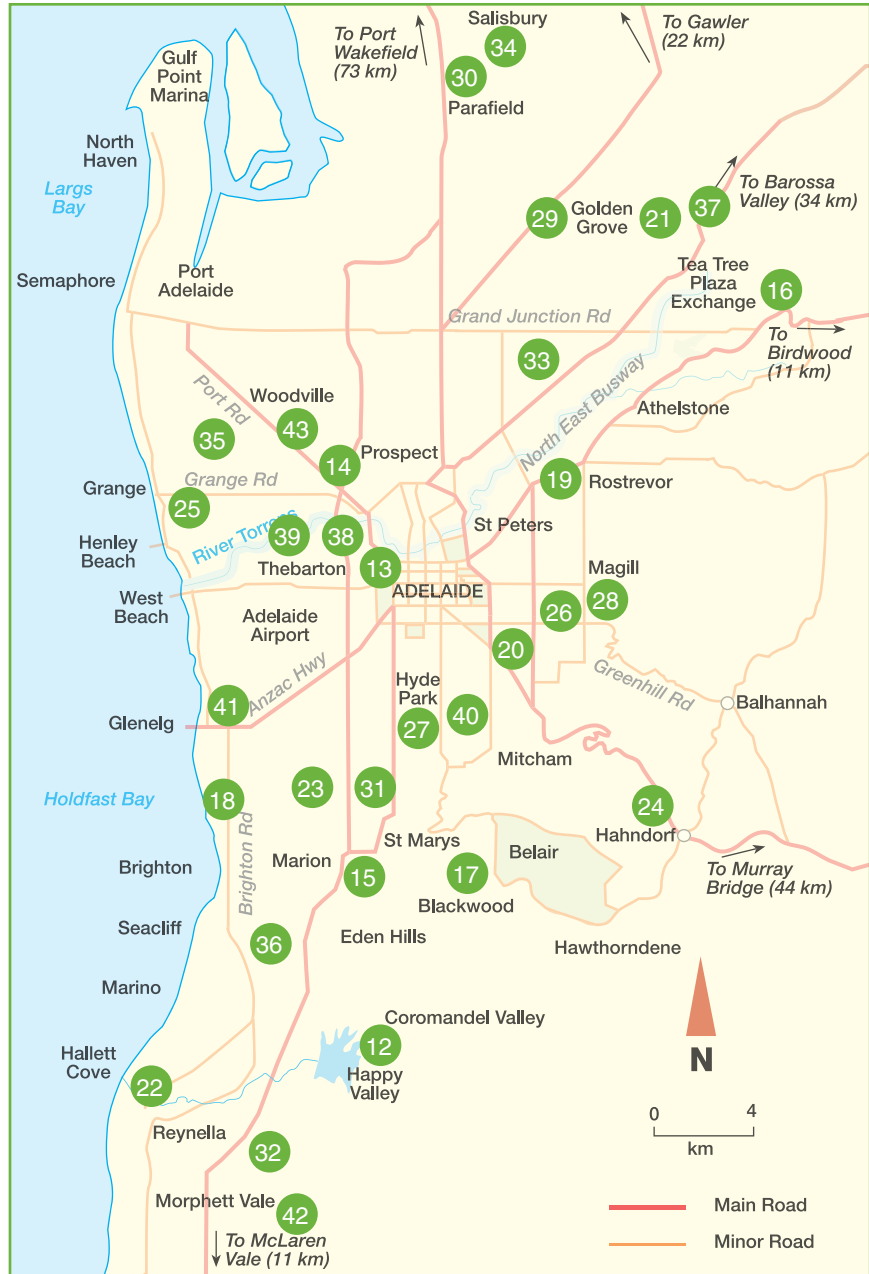

Adelaide Metropolitan Secondary Schools

- 12 Aberfoyle Park High School
- 13 Adelaide High School
- 14 Adelaide Secondary School of English
- 15 Australian Science and Mathematics School
- 16 Banksia Park International High School
- 17 Blackwood High School
- 18 Brighton Secondary School
- 19 Charles Campbell Secondary School
- 20 Glenunga International High School
- 21 Golden Grove High School
- 22 Hallett Cove School
- 23 Hamilton Secondary College
- 24 Heathfield High School
- 25 Henley High School
- 26 Marryatville High School
- 27 Mitcham Girls High School
- 28 Norwood Morialta High School
- 29 Para Hills High School
- 30 Parafield Gardens High School
- 31 Pasadena High School
- 32 Reynella East High School
- 33 Ross Smith Secondary School
- 34 Salisbury High School
- 35 Seaton High School
- 36 Seaview High School
- 37 The Heights School
- 38 Thebarton Senior College
- 39 Underdale High School
- 40 Unley High School
- 41 William Light R-12 School
- 42 Wirreanda High School
- 43 Woodville High School

Tourism maps courtesy of South Australian Tourism Commission

ADELAIDE METROPOLITAN SECONDARY SCHOOLS